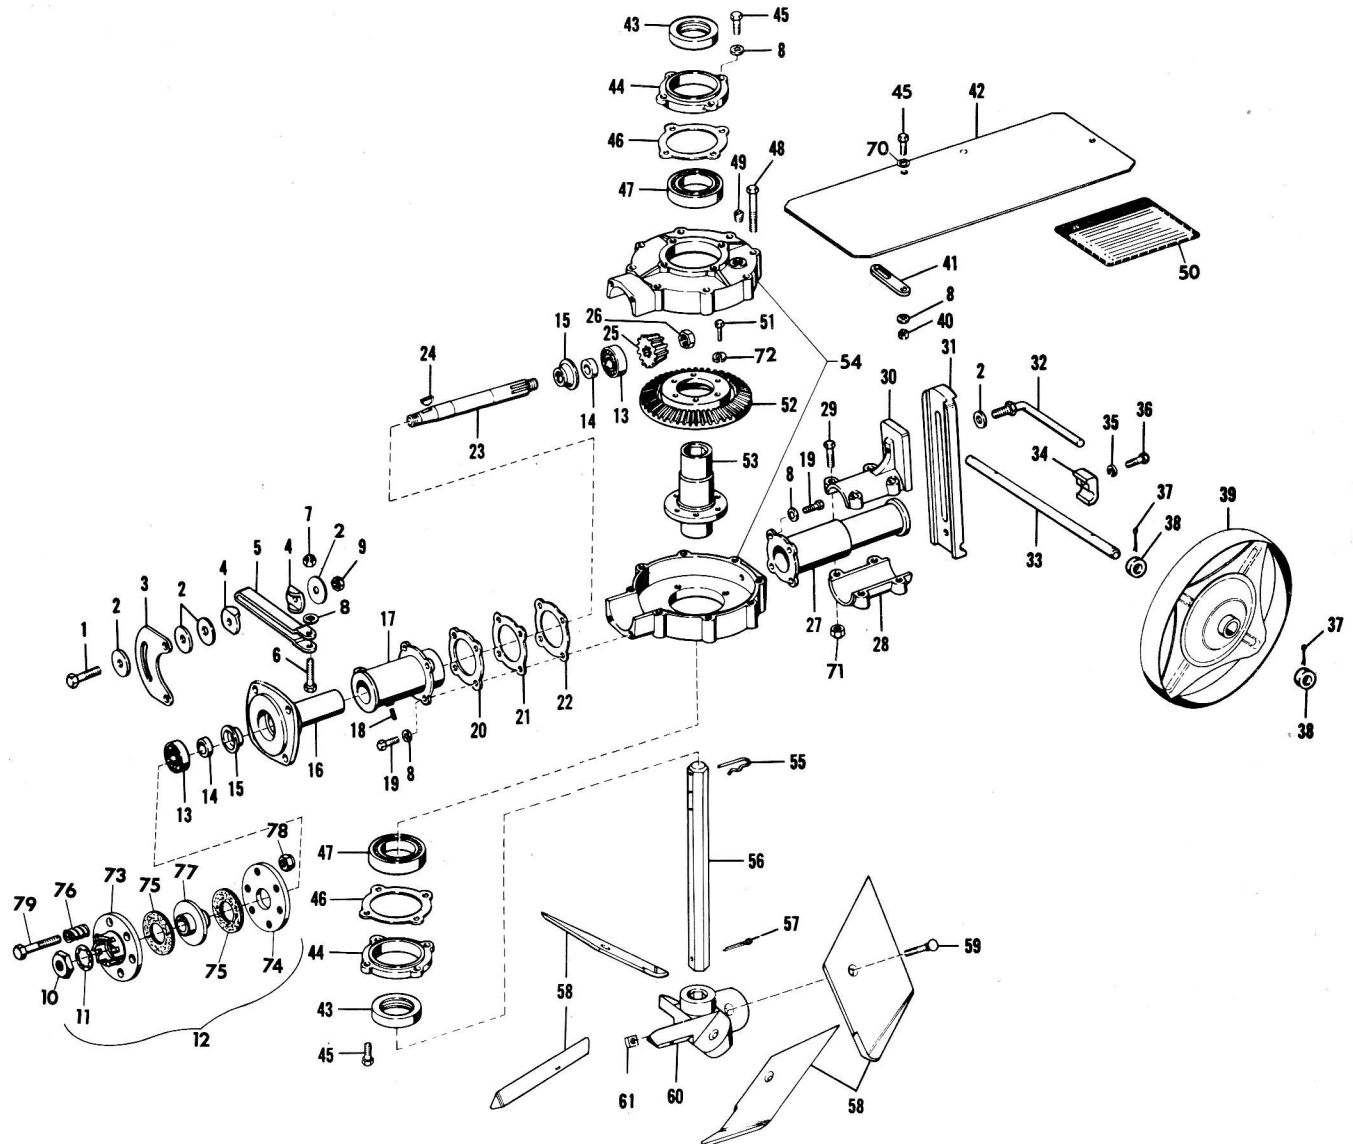

ROTARY PLOW

Model Number 15578E1
 Effective Date 4-01-73
 Form Number 20051L1

ITEM NO.	PART NO.	DESCRIPTION
1	180190	1/2-13 x 3 Hex Hd Bolt
2	120390	9/16 Flat Washer
3	12523P1	Adjusting Bracket
4	13407P1	Adjusting Washer
5	12524P1	Adjusting Handle
6	180132	3/8 x 2-1/4 Hex Hd Bolt
7	120377	3/8 Hex Nut
8	138542	3/8 Lockwasher
9	120238	1/2 Hex Jam Nut
10	13419P1	5/8 Nut
11	138557	5/8 Lockwasher
12	10104A1	Attachment Clutch Asm.
13	13594P1	Roller Bearing Cone
	13595P1	Roller Bearing Race